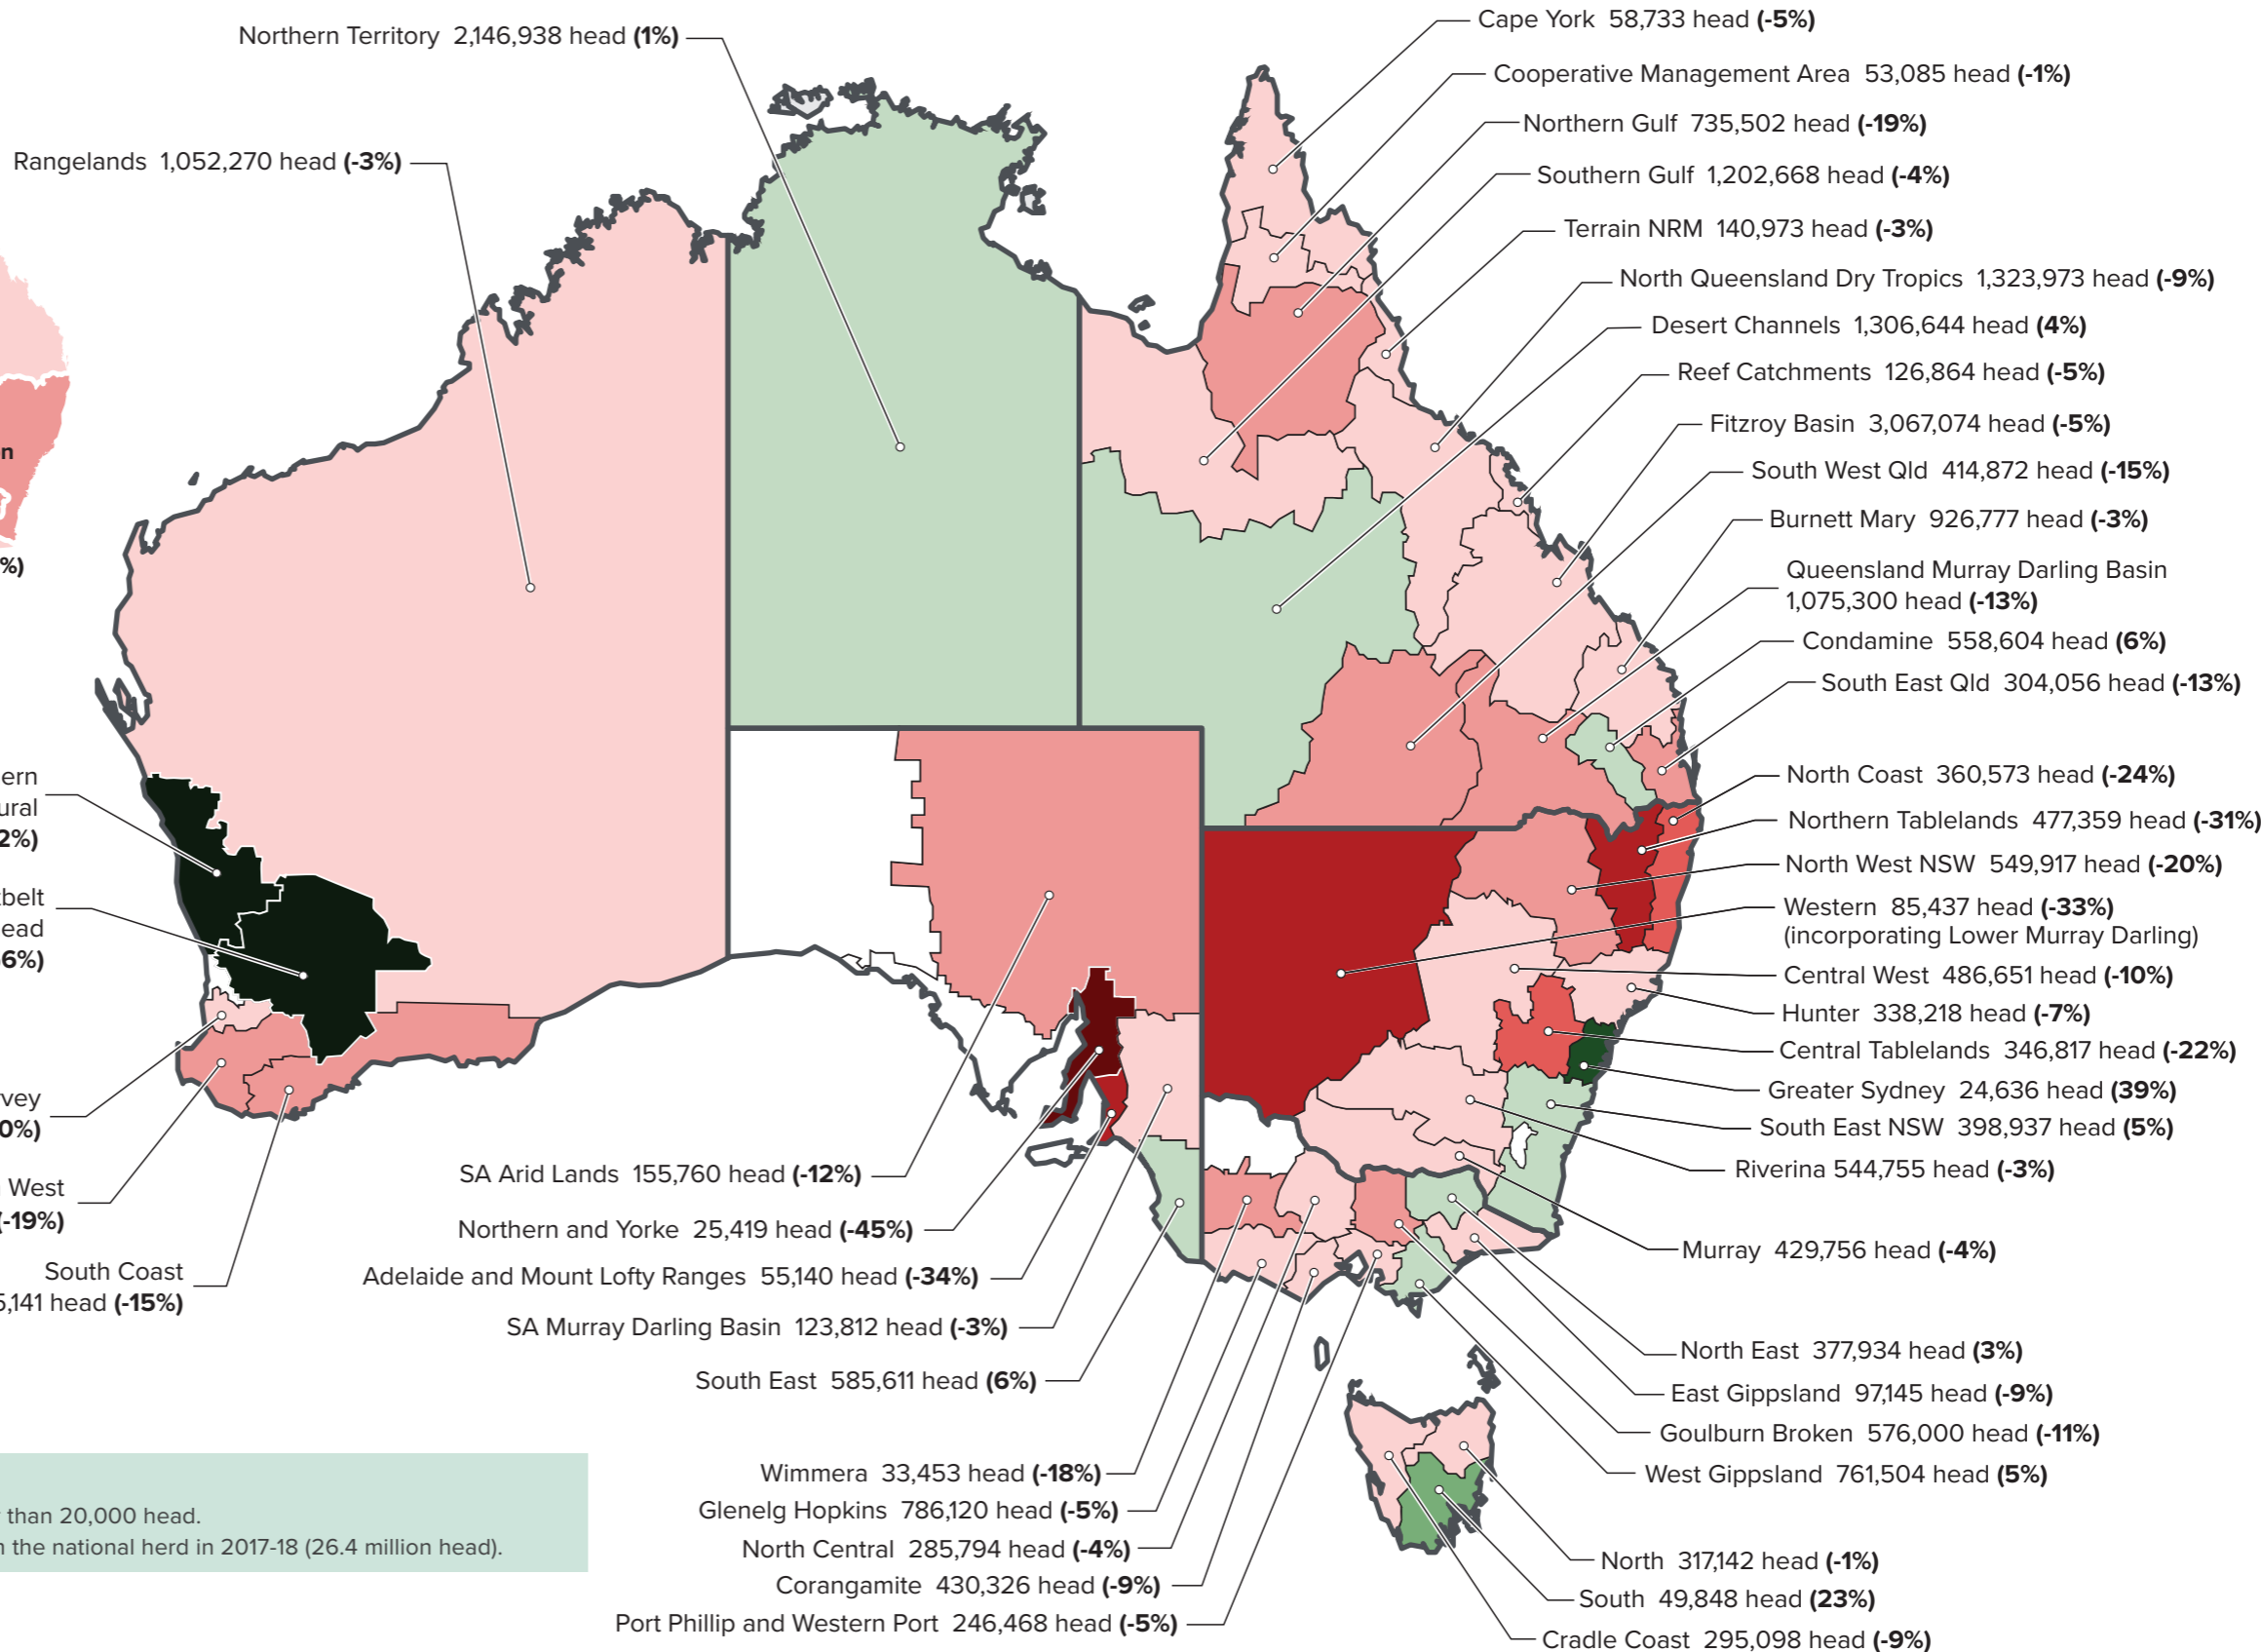

Cattle herd – Population changes 2018-19 on 2017-18 percentage change

Cattle changes by state 2018-19 on 2017-18

Australia total:
25 million (-6%)

Legend

% change 2018-19 on 2017-18

Please note:
Shaded regions have greater than 20,000 head.
Percentage changes are from the national herd in 2017-18 (26.4 million head).

Cattle