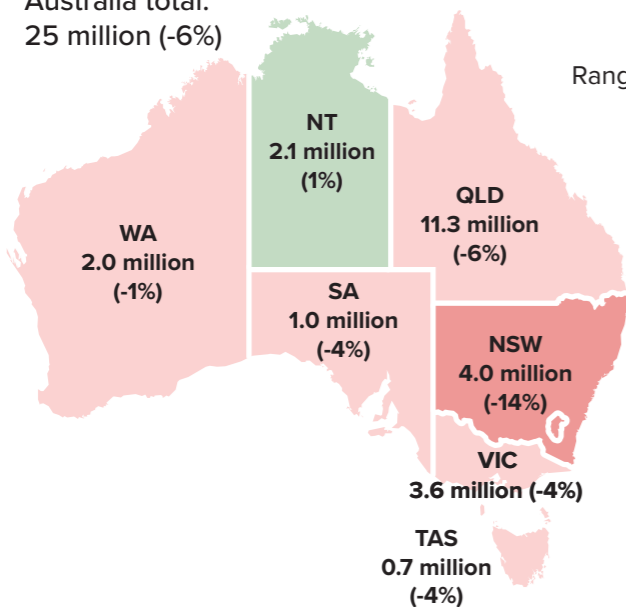

Cattle herd – Population changes 2018-19 on 2017-18 percentage change

Cattle changes by state 2018-19 on 2017-18

Australia total:
25 million (-6%)

Legend

% change 2018-19 on 2017-18

Please note:
Shaded regions have greater than 20,000 head.
Percentage changes are from the national herd in 2017-18 (26.4 million head).

Cattle