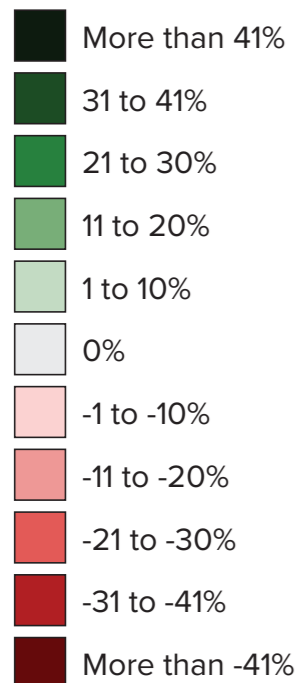

Cattle herd – Population changes 2018-19 on 2017-18 percentage change

Cattle changes by state 2018-19 on 2017-18

Australia total:
25 million (-6%)

Legend

% change 2018-19 on 2017-18

Please note:
Shaded regions have greater than 20,000 head.
Percentage changes are from the national herd in 2017-18 (26.4 million head).

Cattle